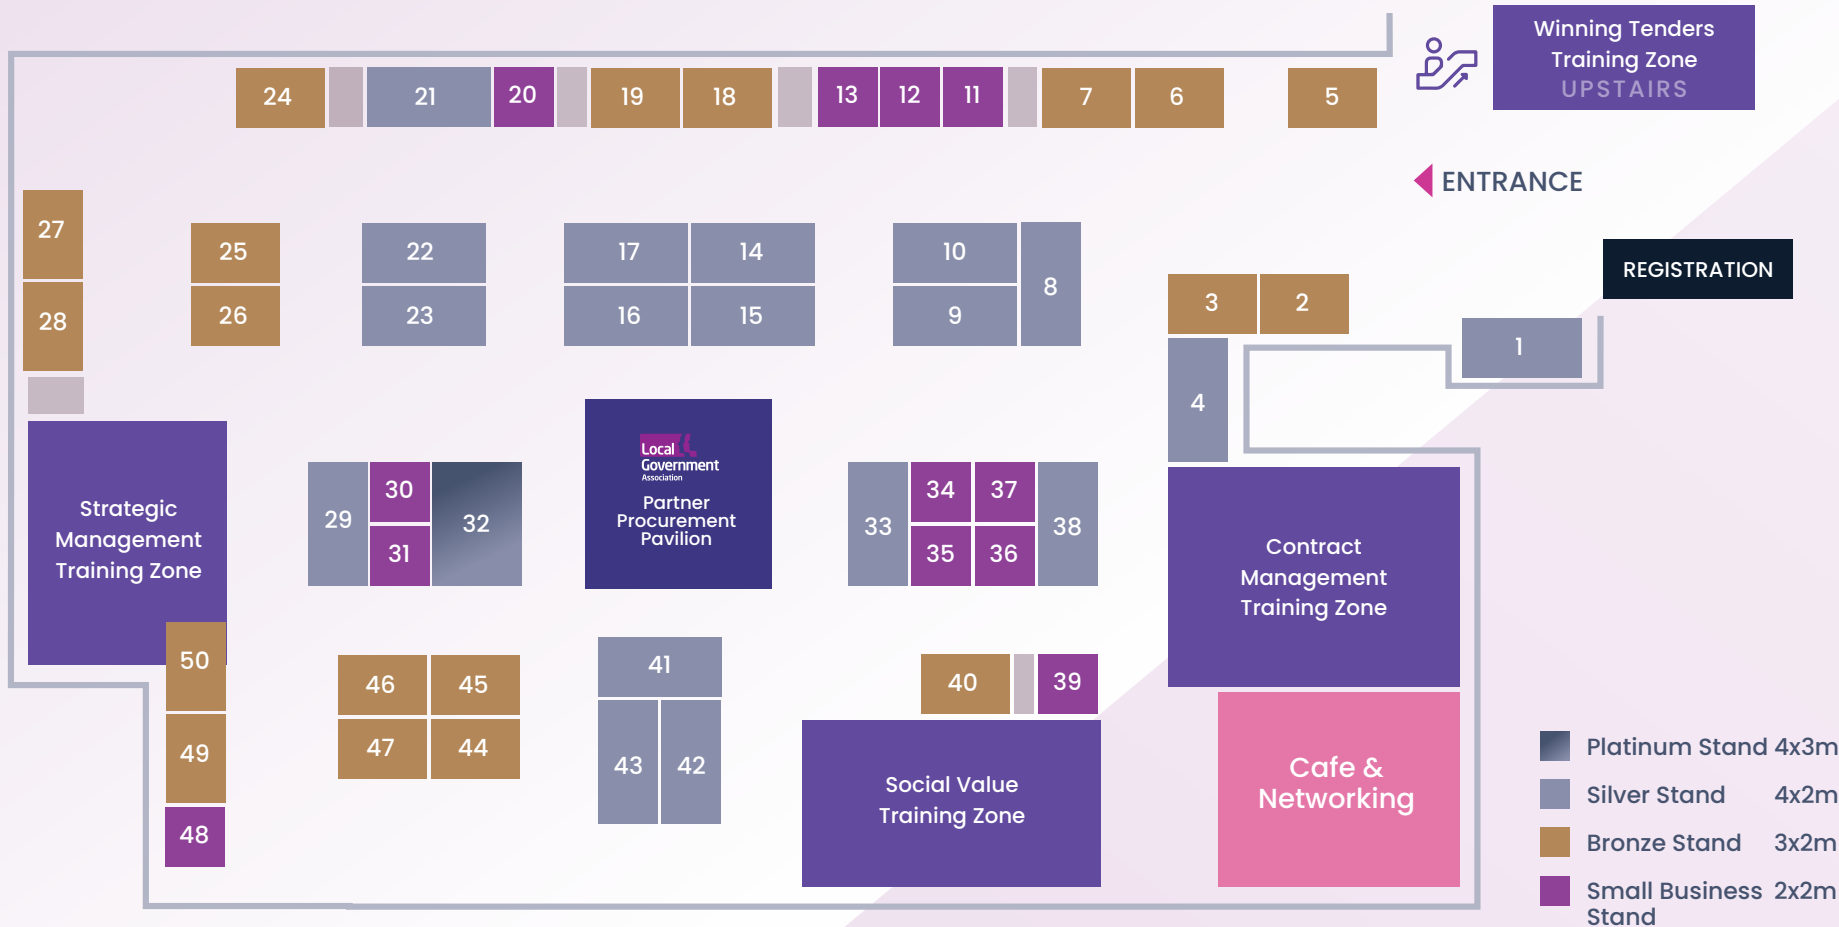

Floor Plan

SUPPORTED BY

CONTACT US TO DISCUSS YOUR SPONSORSHIP OR EXHIBITION REQUIREMENTS:

📞 0845 270 7066

✉ exhibitions@localgovexpo.co.uk